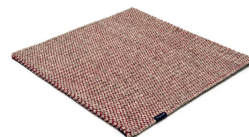

# NORDIC DROP

nature & red 3122

nature & nougat 3127

nature & black 3121

nature & grey 3124

nature & icy blue 3119

nature & denim blue 3125

nature & lime green 3123

nature & yellow 3126

nature & red 3122

# Technical facts

ID:	3122
manufacture:	handwoven
name:	Nordic Drop
colour:	nature & red
pile material:	wool-viscose-blend & cotton
pile length:	- cm
total height:	0,9 cm
overall weight per sqm:	2,8 kg
standard sizes:	170x240 cm   200x200 cm   200x300 cm   250x350 cm   300x400 cm
custom sizes:	yes
max. size:	300 x 600 cm
custom colours:	-
custom shapes:	-
outdoor use:	-
durability:	*
sound absorbing:	yes
anti static:	yes