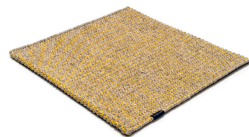

# NORDIC DROP

nature & red 3122

nature & nougat 3127

nature & black 3121

nature & grey 3124

nature & icy blue 3119

nature & denim blue 3125

nature & lime green 3123

nature & yellow 3126

nature & red 3122

# Technical facts

ID:	3122
manufacture:	handwoven
name:	Nordic Drop
colour:	nature & red
pile material:	wool-viscose-blend & cotton
pile length:	- cm
total height:	0,9 cm
overall weight per sqm:	2,8 kg
standard sizes:	170x240 cm   200x200 cm   200x300 cm   250x350 cm   300x400 cm
custom sizes:	yes
max. size:	300 x 600 cm
custom colours:	-
custom shapes:	-
outdoor use:	-
durability:	*
sound absorbing:	yes
anti static:	yes