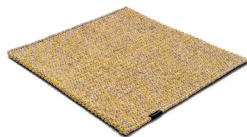

# NORDIC DROP

nature & yellow 3126

nature & nougat 3127

nature & black 3121

nature & grey 3124

nature & icy blue 3119

nature & denim blue 3125

nature & lime green 3123

nature & yellow 3126

nature & red 3122

# Technical facts

ID:	3126
manufacture:	handwoven
name:	Nordic Drop
colour:	nature & yellow
pile material:	wool-viscose-blend & cotton
pile length:	- cm
total height:	0,9 cm
overall weight per sqm:	2,8 kg
standard sizes:	170x240 cm   200x200 cm   200x300 cm   250x350 cm   300x400 cm
custom sizes:	yes
max. size:	300 x 600 cm
custom colours:	-
custom shapes:	-
outdoor use:	-
durability:	*
sound absorbing:	yes
anti static:	yes