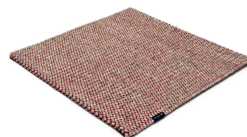

# NORDIC DROP

nature & yellow 3126

nature & nougat 3127

nature & black 3121

nature & grey 3124

nature & icy blue 3119

nature & denim blue 3125

nature & lime green 3123

nature & yellow 3126

nature & red 3122

# Technical facts

ID:	3126
manufacture:	handwoven
name:	Nordic Drop
colour:	nature & yellow
pile material:	wool-viscose-blend & cotton
pile length:	- cm
total height:	0,9 cm
overall weight per sqm:	2,8 kg
standard sizes:	170x240 cm   200x200 cm   200x300 cm   250x350 cm   300x400 cm
custom sizes:	yes
max. size:	300 x 600 cm
custom colours:	-
custom shapes:	-
outdoor use:	-
durability:	*
sound absorbing:	yes
anti static:	yes